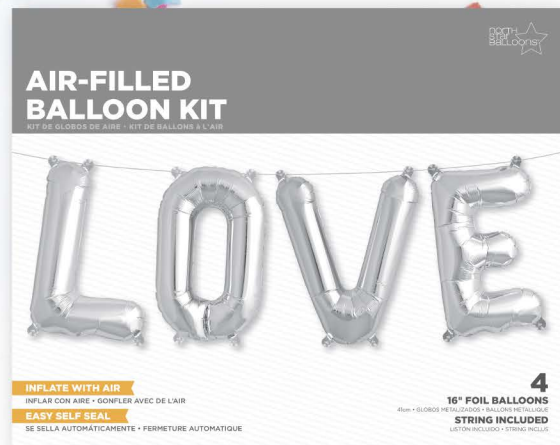

Valentine's Day

LOVE SCRIPT - RED | SIZE 40in, 102cm
PKG #01325-01 | PRICE CODE (S1-01)
AIR-FILL ONLY • LIMITED TERRITORIES

LOVE SCRIPT - ROSE GOLD | SIZE 40in, 102cm
PKG #01287-01 | PRICE CODE (S1-01)
AIR-FILL ONLY

XOXO KIT - RED 16" | SIZE 16in, 41cm
PKG #01268-01 | PRICE CODE (F1-01)

XOXO KIT - GOLD 16" | SIZE 16in, 41cm
PKG #01247-01 | PRICE CODE (F1-01)

XOXO KIT - SILVER 16" | SIZE 16in, 41cm
PKG #01245-01 | PRICE CODE (F1-01)